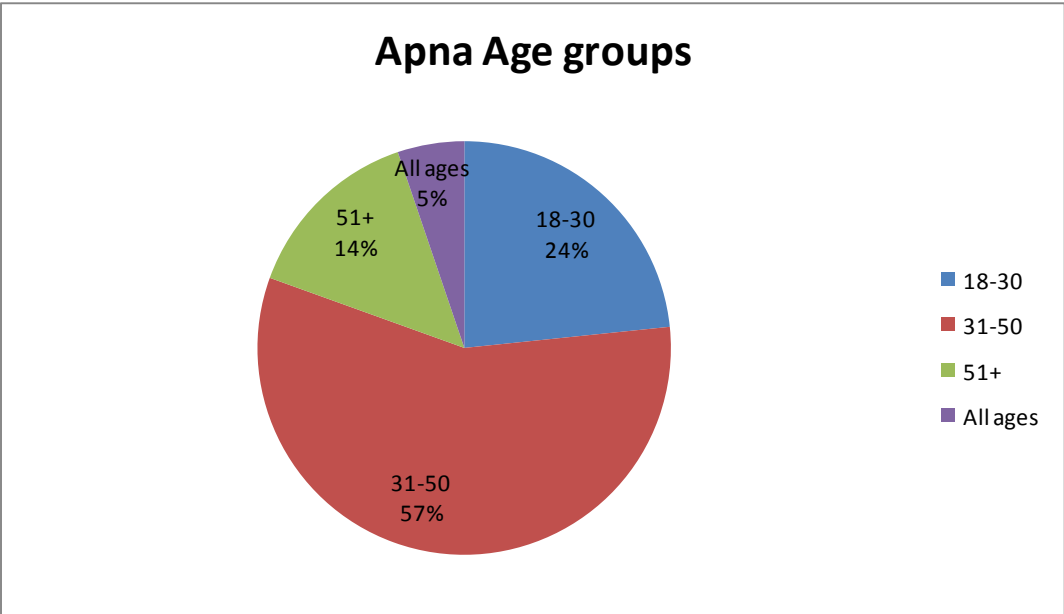

22 April 2010

**Radio Apna 990 AM
 362 Great North Road
 Westpac Building 3rd Level
 Henderson
 Auckland
 0612**

Phone Logic completed an independent survey for Radio Apna 990 AM, upon completion we found the following results regarding the listeners.

The Apna 990 AM listeners we spoke with indicated the times of day they preferred to tune in:

The age range for the Apna 990 AM listeners is also noted as per below:

Thank you for giving Phone logic the opportunity to assist you.