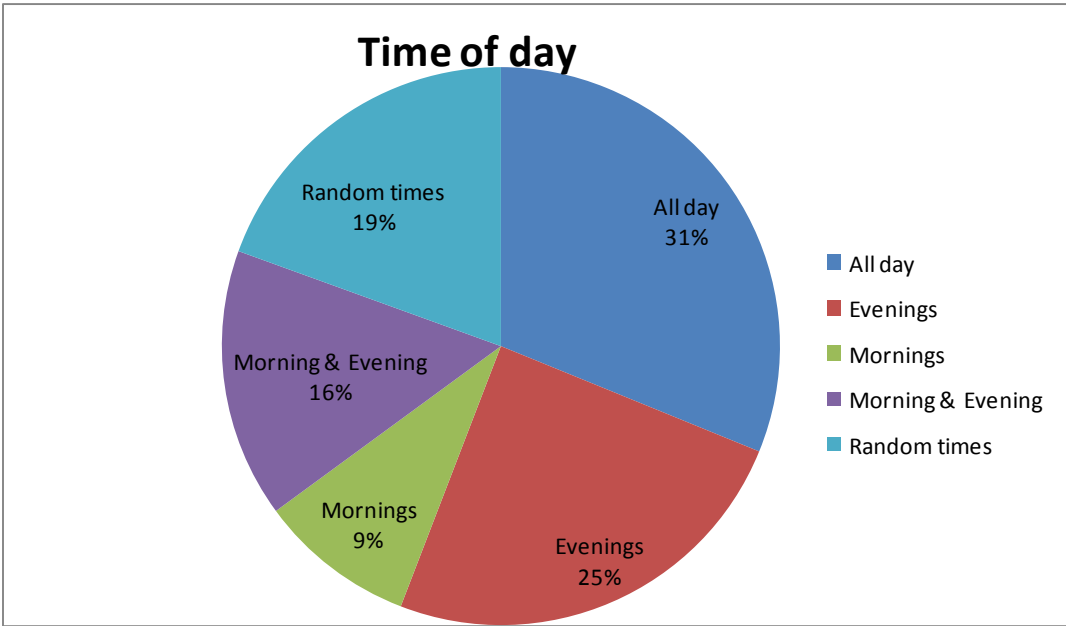

The Apna 990 AM listeners we spoke with indicated the times of day they preferred to tune in:

The age range for the Apna 990 AM listeners is also noted as per below:

Thank you for giving Phone logic the opportunity to assist you.