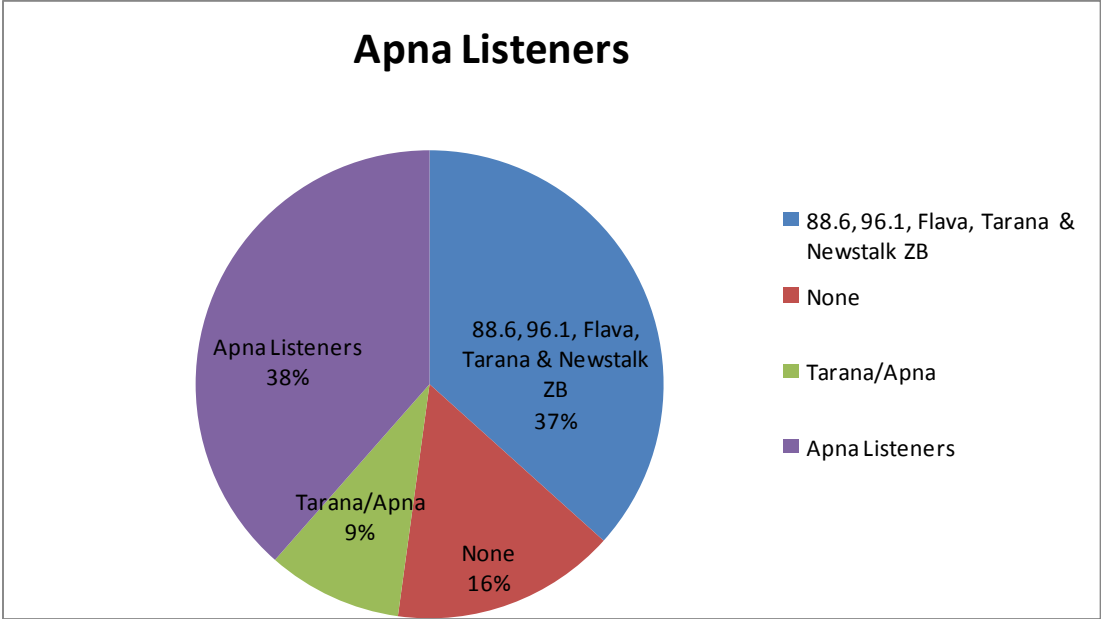

22 April 2010

**Radio Apna 990 AM
 362 Great North Road
 Westpac Building 3rd Level
 Henderson
 Auckland
 0612**

Phone Logic completed an independent survey for Radio Apna 990 AM, upon completion we found the following results regarding the listeners.

The Apna 990 AM listeners we spoke with indicated the times of day they preferred to tune in:

The age range for the Apna 990 AM listeners is also noted as per below:

Thank you for giving Phone logic the opportunity to assist you.